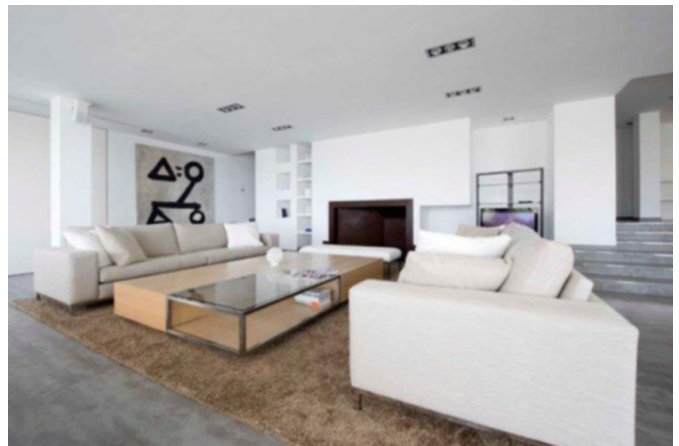

Extra Photos