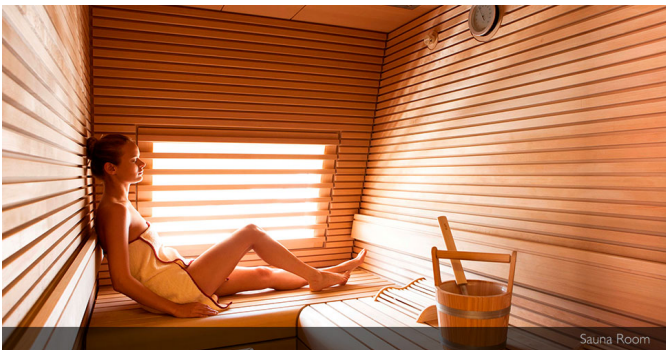

Three expansive decks offer guests a wide variety of areas in which to relax, to take the sun and entertain.

The swimming pool, aft on the main deck, is constantly replenished by a Sheet waterfall, and the sun deck features a jacuzzi. QUITE ESSENTIAL offers accommodation for 12 guests - one full beam master suite on the main deck, One full beam VIP CABIN

convertible into 2 double, 2 double cabins and one twin cabin. On board Quite Essential, your guests will enjoy unforgettable holidays.

Equipments et prestations :

Quite Essential has a fully equipped gym with a 180 ° view on the sea, with latest fitness machines. (step machine, cross trainer) equipment: techno gym balls, resistance cables, weights set, yoga mats. Hamman, sauna, massage room gym. The lift serves lower, main and bridge decks but not the sun deck. AUDIO VISUAL EQUIPMENT AND DECK FACILITIES Kaleidoscope AOD/ VOD, controlled by creston processors with ipad. COMMUNICATIONS : VSAT, fleet broadband, sat c, 3 G.

Main Saloon

Sun Deck Jacuzzi

Main Saloon

Main Deck Saloon

Main Upper Deck Dining

Master Cabin

Sauna Room